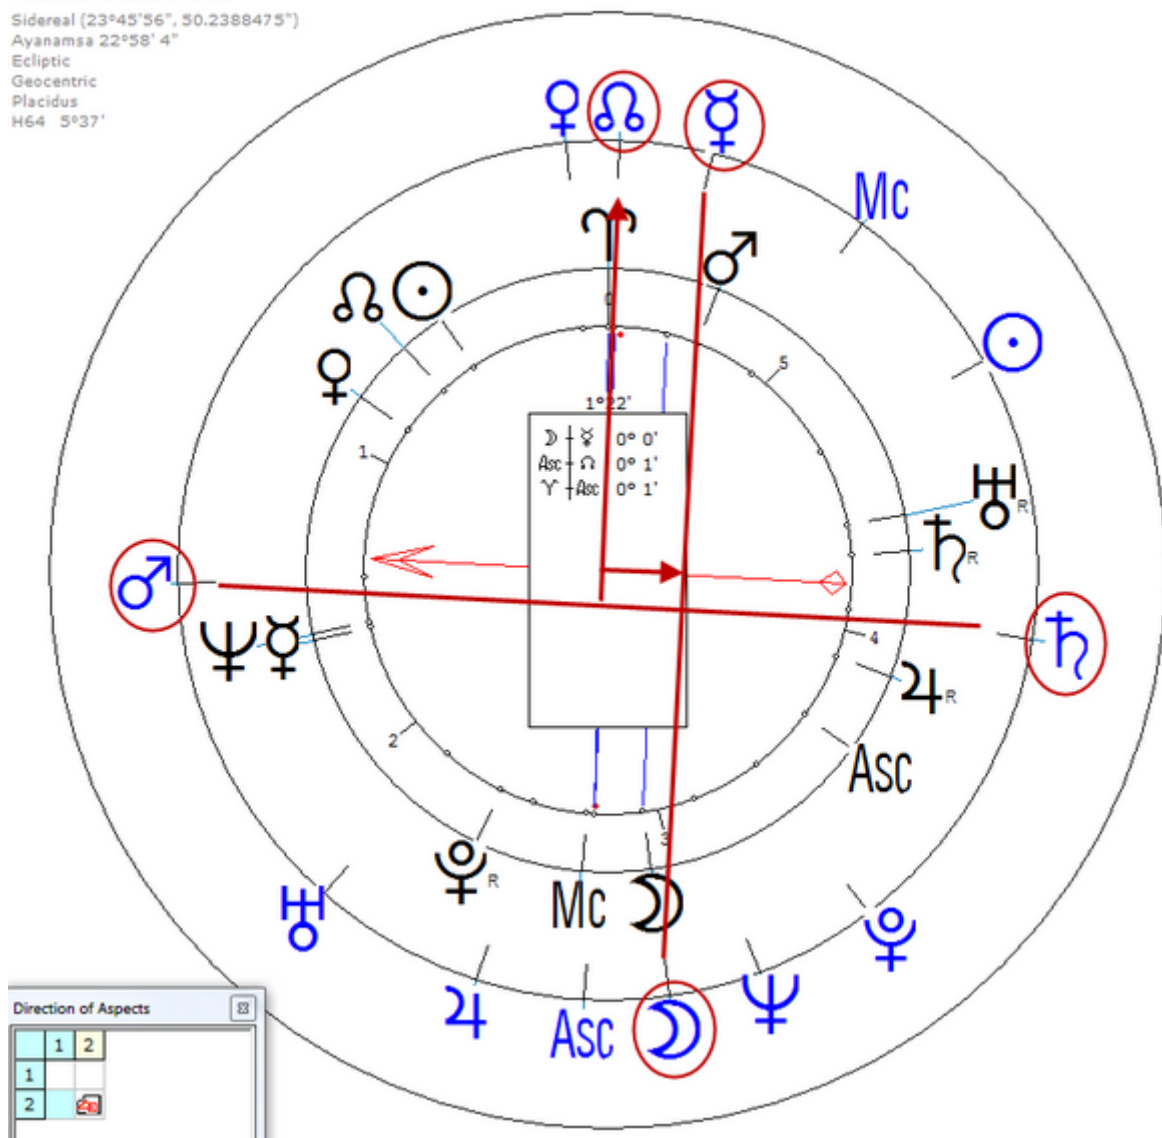

Death by Suicide 12 December 1994 at 09:30 AM (Hanged himself, age 51)

Progressed Lunar Return (Harmonic 64)

Lunar ♂/♄ = Lunar ☽/♀ = Lunar ♁

**Guezou, Pierre-Yves**  
3 January 1943 Sun 13:00 (GMT+1) 48n49 3e27  
Pleumeur-Bodou, France  
Sidereal (23°45'56", 50.2388475")  
Ayanamsa 22°58' 4"  
Ecliptic  
Geocentric  
Placidus  
H64 5°37'